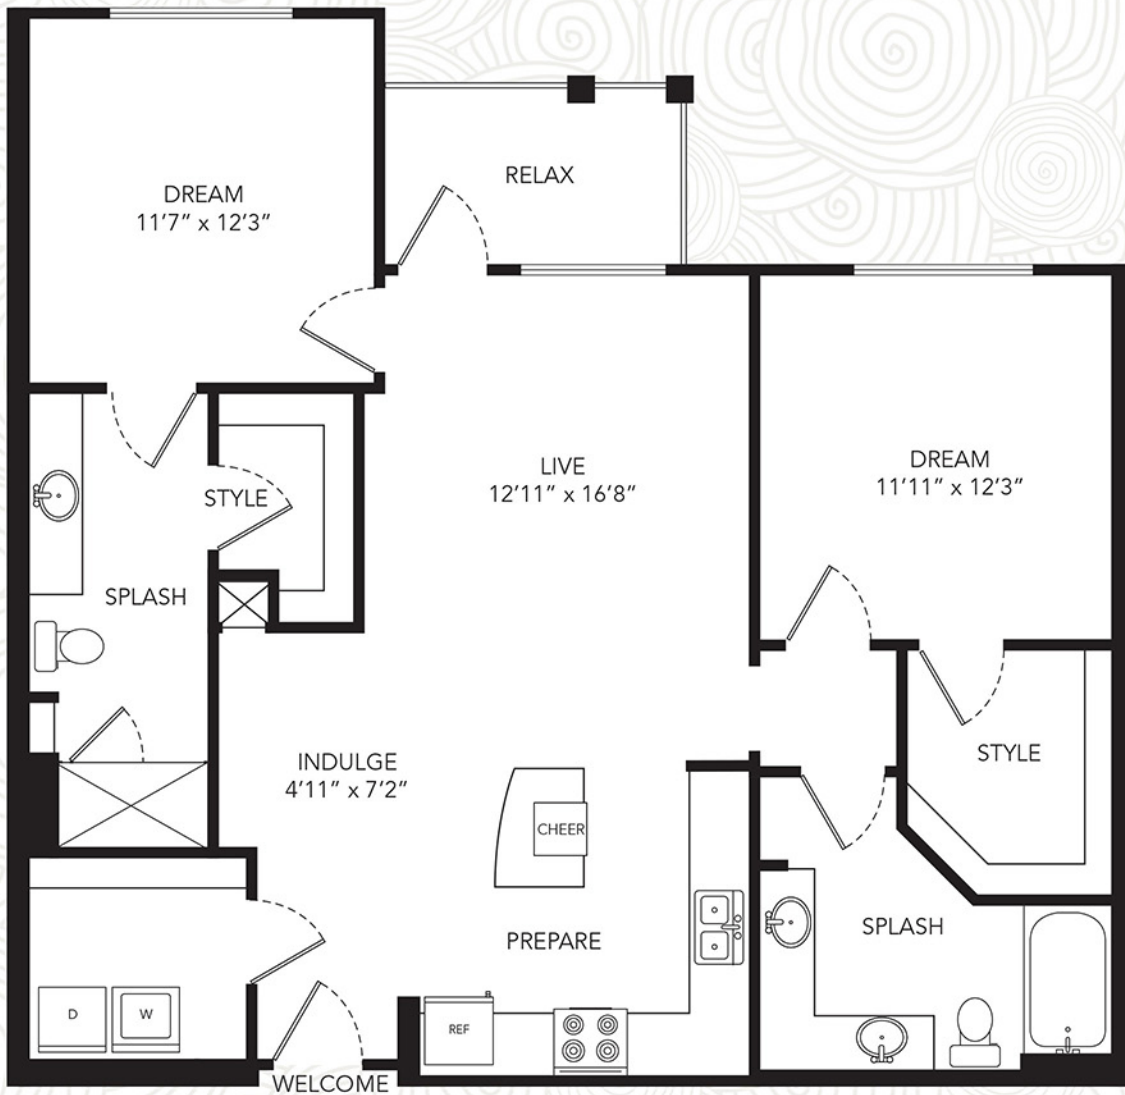

THE GALLERY

at Mills Park

Artfully Arranged Apartment Living

Collage A

2 Bed / 2 Bath • 1085 Sq. Ft.

Floor plans are artist's rendering. All dimensions are approximate. Actual product and specifications may vary in dimension or detail. Not all features are available in every apartment. Prices and availability are subject to change. Please see a representative for details.