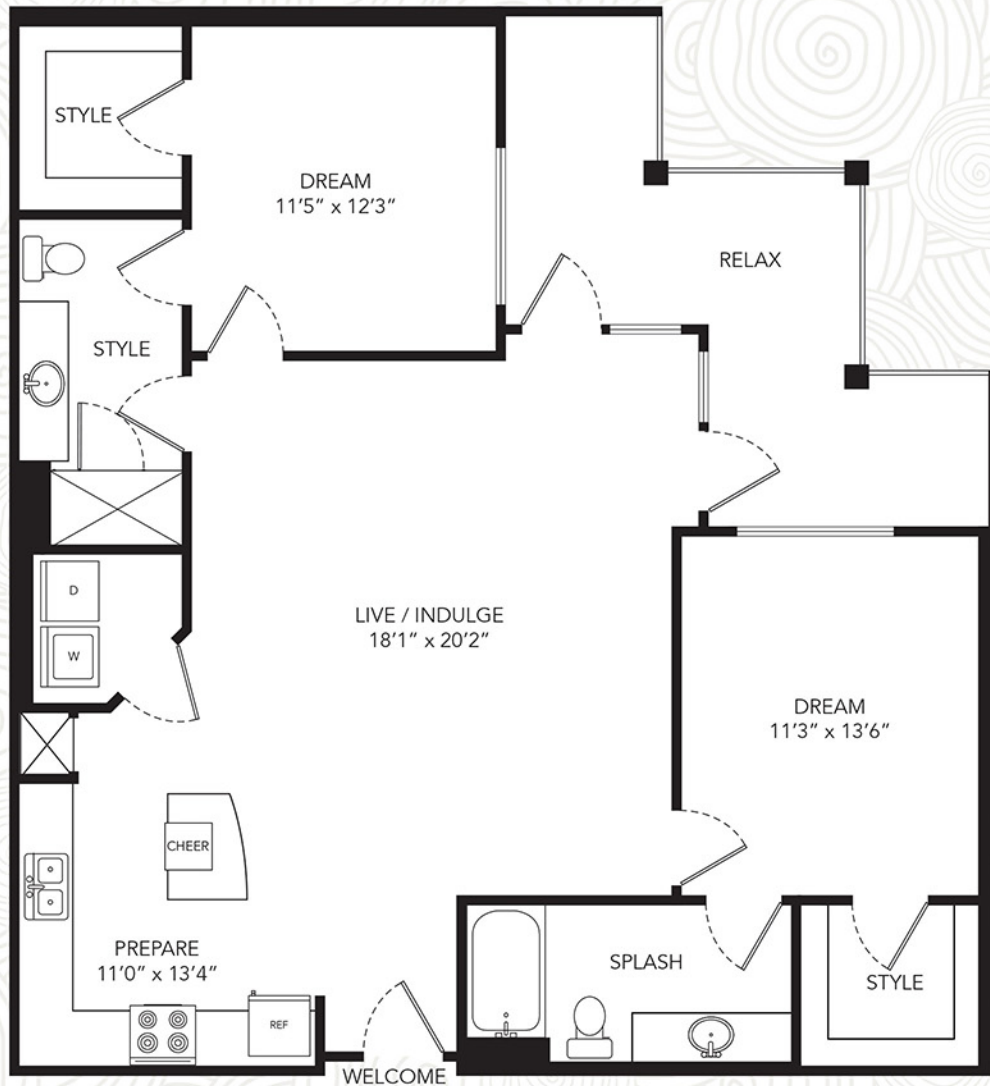

THE GALLERY

at Mills Park

Artfully Arranged Apartment Living

Collage B

2 Bed / 2 Bath • 1131 Sq. Ft.

Floor plans are artist's rendering. All dimensions are approximate. Actual product and specifications may vary in dimension or detail. Not all features are available in every apartment. Prices and availability are subject to change. Please see a representative for details.