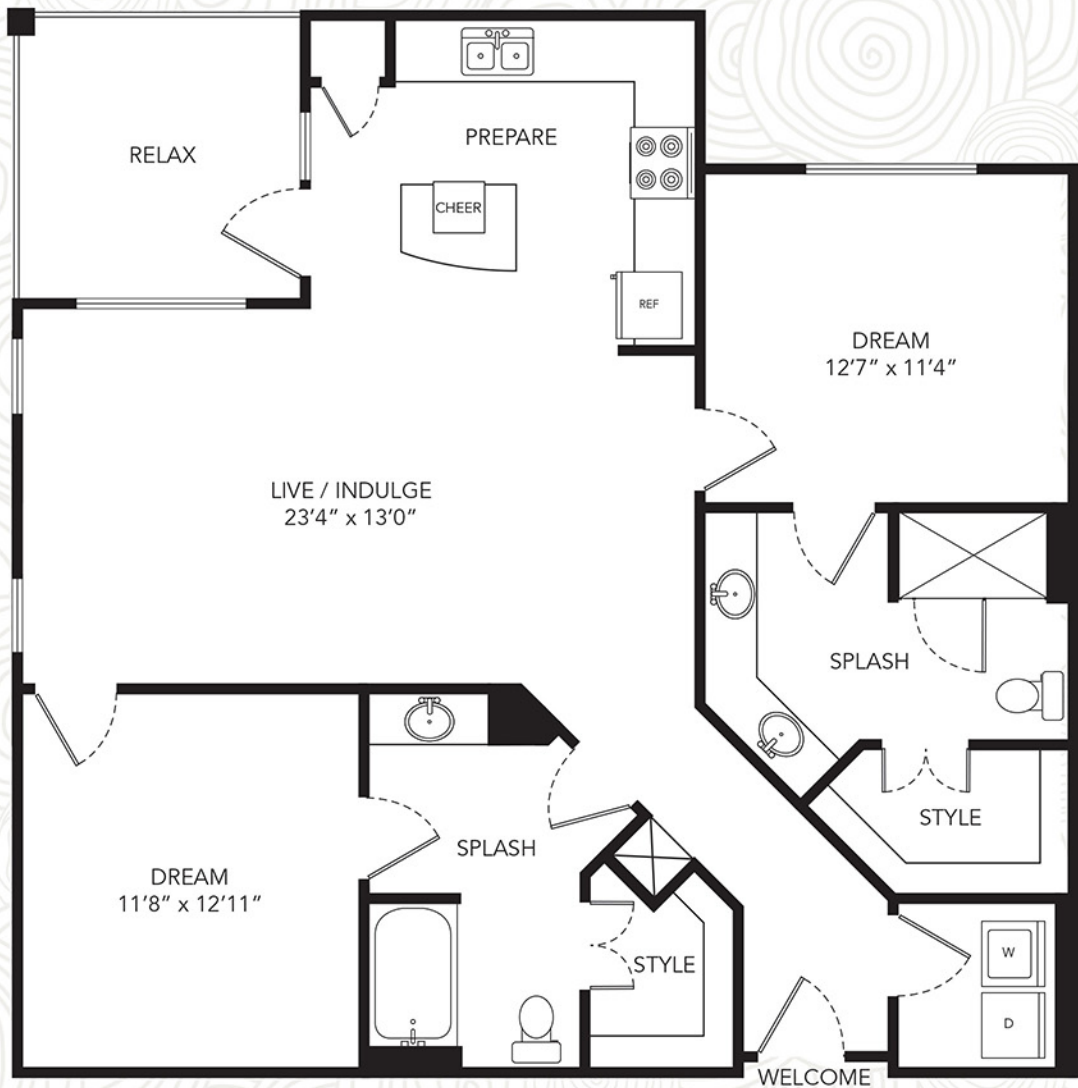

THE GALLERY

at Mills Park

Artfully Arranged Apartment Living

Collage C

2 Bed / 2 Bath • 1146 Sq. Ft.

Floor plans are artist's rendering. All dimensions are approximate. Actual product and specifications may vary in dimension or detail. Not all features are available in every apartment. Prices and availability are subject to change. Please see a representative for details.