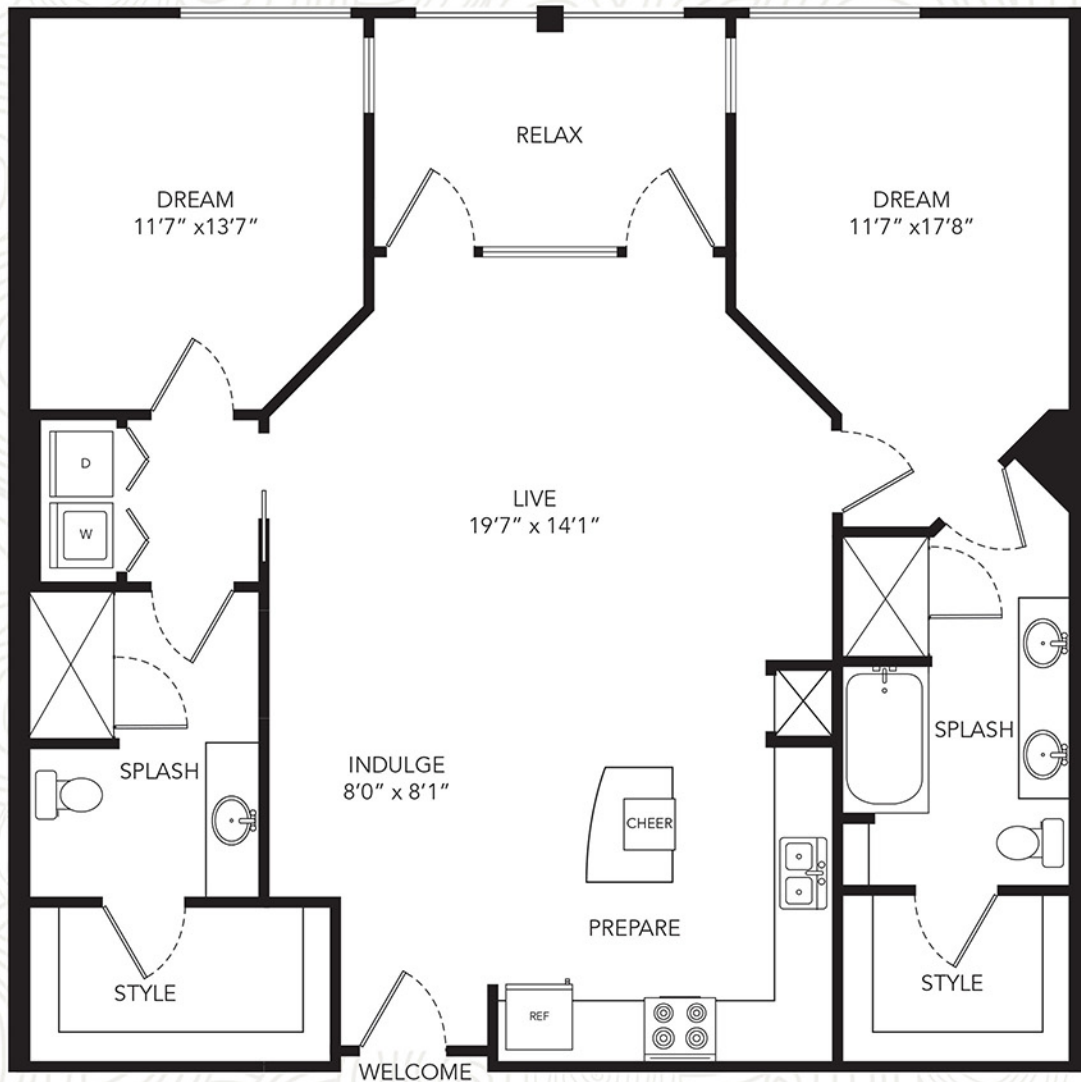

# THE GALLERY

at Mills Park

Artfully Arranged Apartment Living

## Collage D

2 Bed / 2 Bath • 1207 Sq. Ft.

Floor plans are artist's rendering. All dimensions are approximate. Actual product and specifications may vary in dimension or detail. Not all features are available in every apartment. Prices and availability are subject to change. Please see a representative for details.