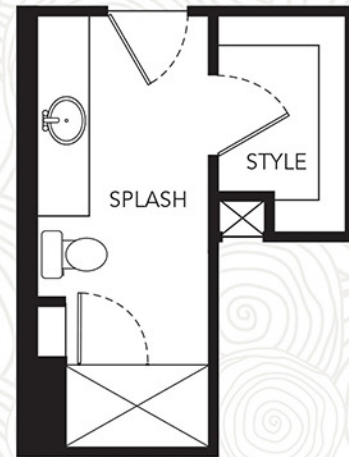

THE GALLERY

at Mills Park

Artfully Arranged Apartment Living

Gallery A1

Gallery A

1 Bed / 1 Bath • 754 Sq. Ft.

Floor plans are artist's rendering. All dimensions are approximate. Actual product and specifications may vary in dimension or detail. Not all features are available in every apartment. Prices and availability are subject to change. Please see a representative for details.