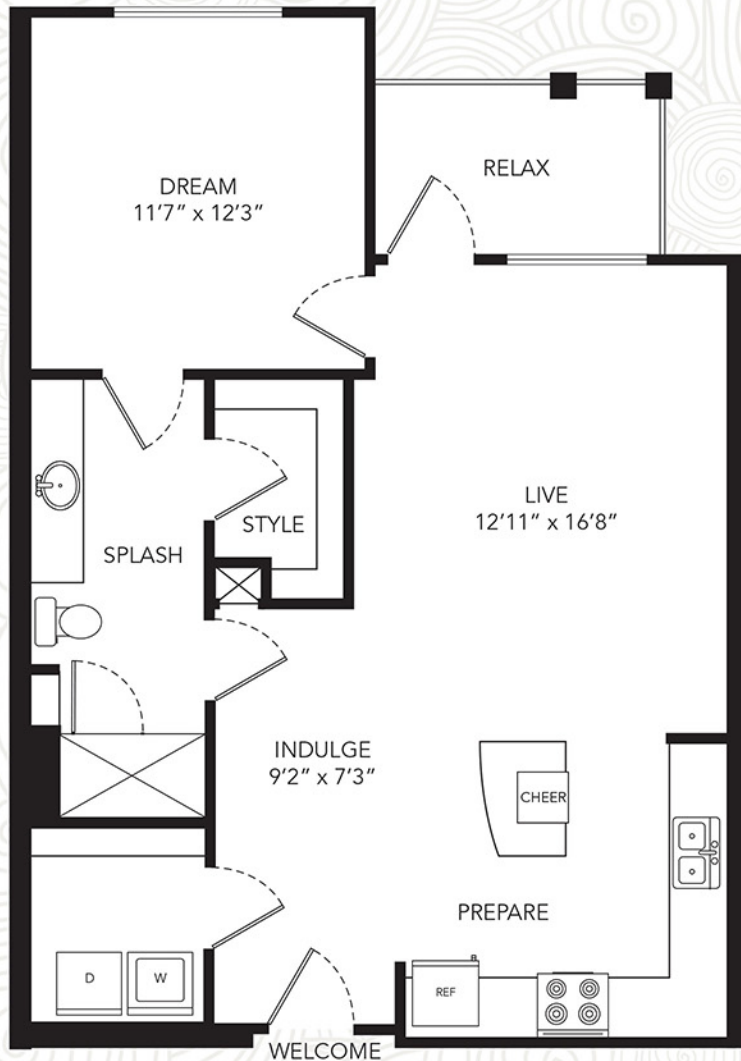

THE GALLERY

at Mills Park

Artfully Arranged Apartment Living

Gallery A1

Gallery A

1 Bed / 1 Bath • 754 Sq. Ft.

Floor plans are artist's rendering. All dimensions are approximate. Actual product and specifications may vary in dimension or detail. Not all features are available in every apartment. Prices and availability are subject to change. Please see a representative for details.