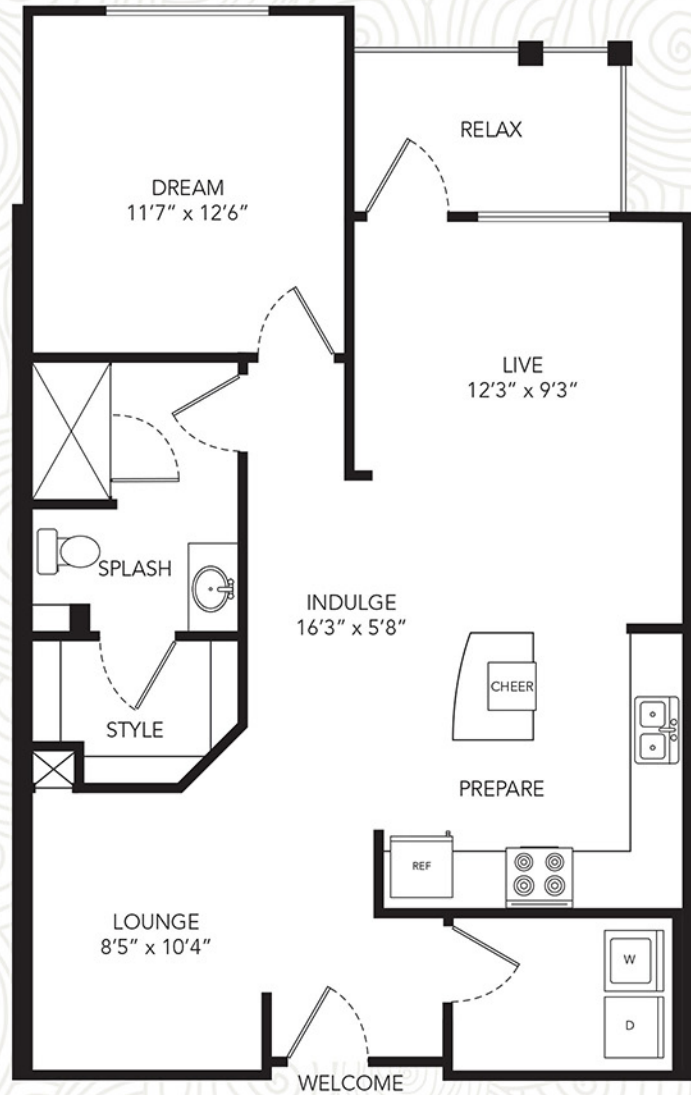

# THE GALLERY

at Mills Park

Artfully Arranged Apartment Living

## Gallery C

1 Bed / 1 Bath • 849 Sq. Ft.

Floor plans are artist's rendering. All dimensions are approximate. Actual product and specifications may vary in dimension or detail. Not all features are available in every apartment. Prices and availability are subject to change. Please see a representative for details.