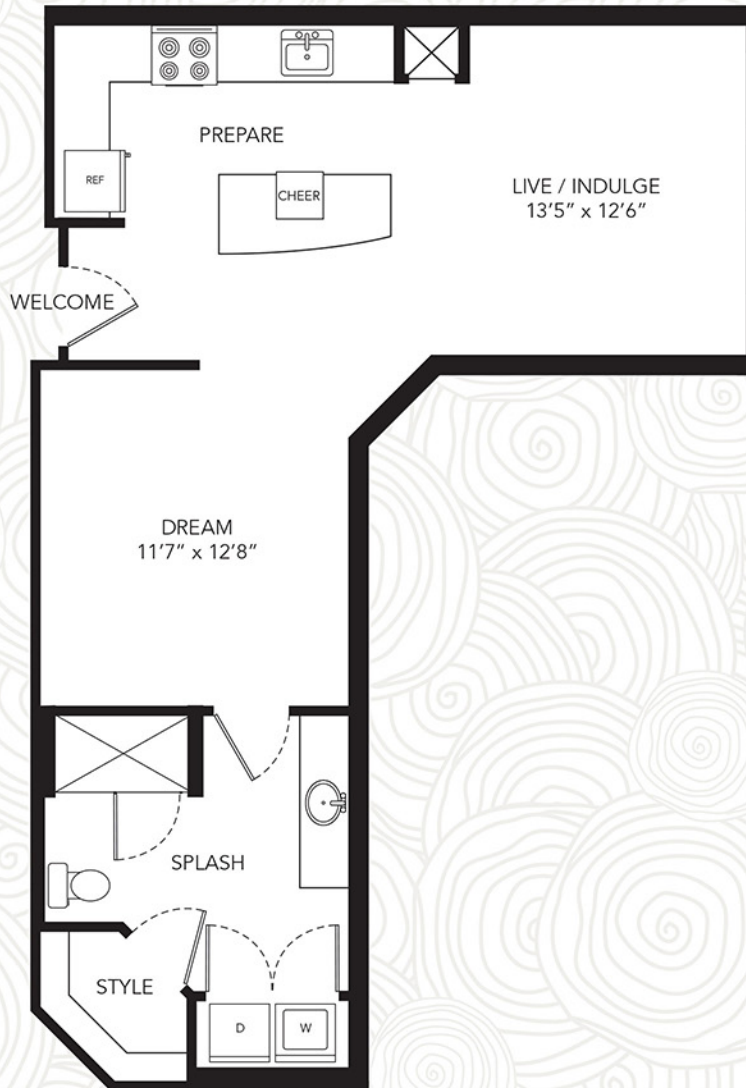

THE GALLERY

at Mills Park

Artfully Arranged Apartment Living

Studio A

1 Bed / 1 Bath • 633 Sq. Ft.

Floor plans are artist's rendering. All dimensions are approximate. Actual product and specifications may vary in dimension or detail. Not all features are available in every apartment. Prices and availability are subject to change. Please see a representative for details.