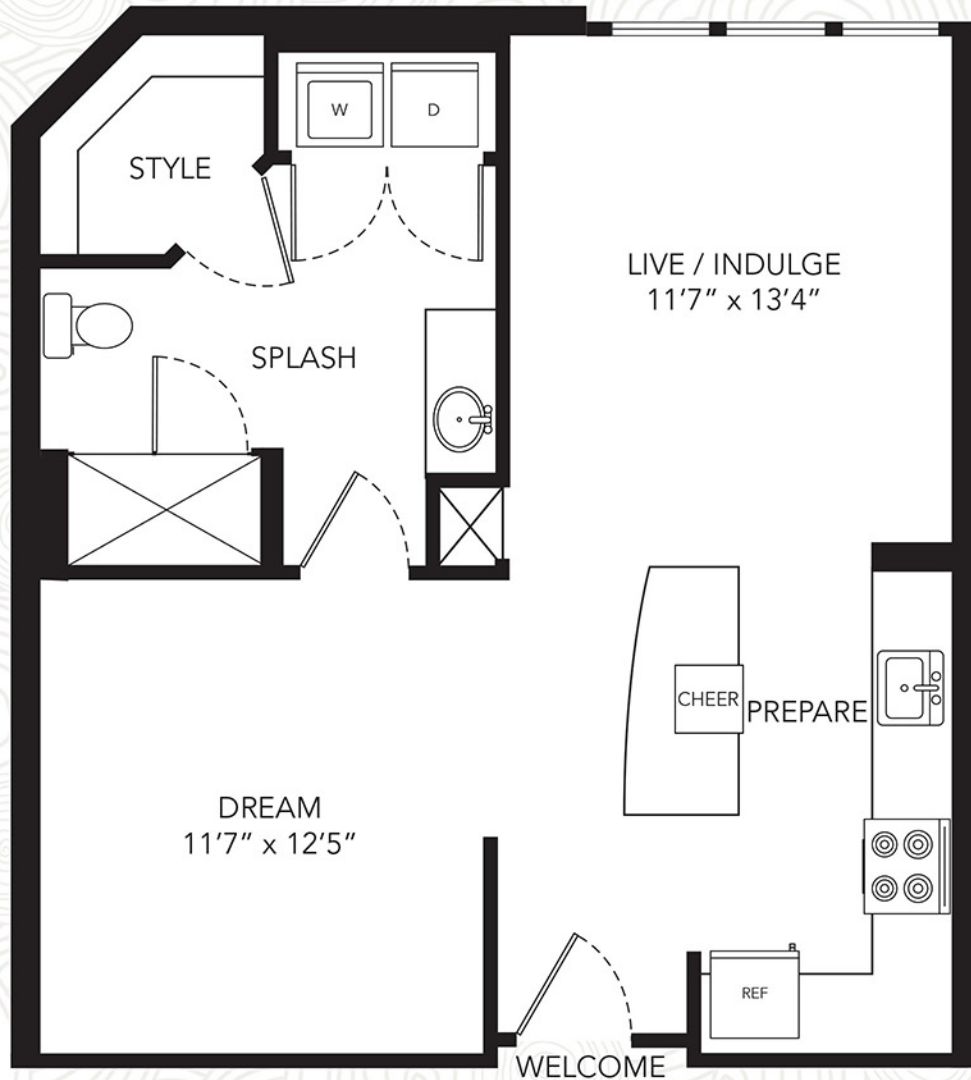

THE GALLERY

at Mills Park

Artfully Arranged Apartment Living

Studio B

1 Bed / 1 Bath • 652 Sq. Ft.

Floor plans are artist's rendering. All dimensions are approximate. Actual product and specifications may vary in dimension or detail. Not all features are available in every apartment. Prices and availability are subject to change. Please see a representative for details.