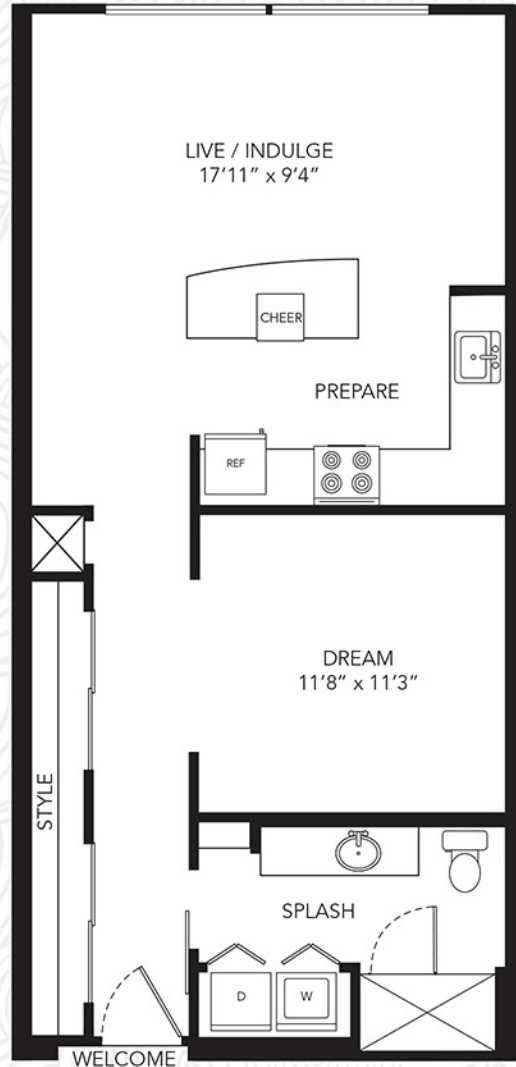

THE GALLERY

at Mills Park

Artfully Arranged Apartment Living

Studio C

1 Bed / 1 Bath • 703 Sq. Ft.

Floor plans are artist's rendering. All dimensions are approximate. Actual product and specifications may vary in dimension or detail. Not all features are available in every apartment. Prices and availability are subject to change. Please see a representative for details.